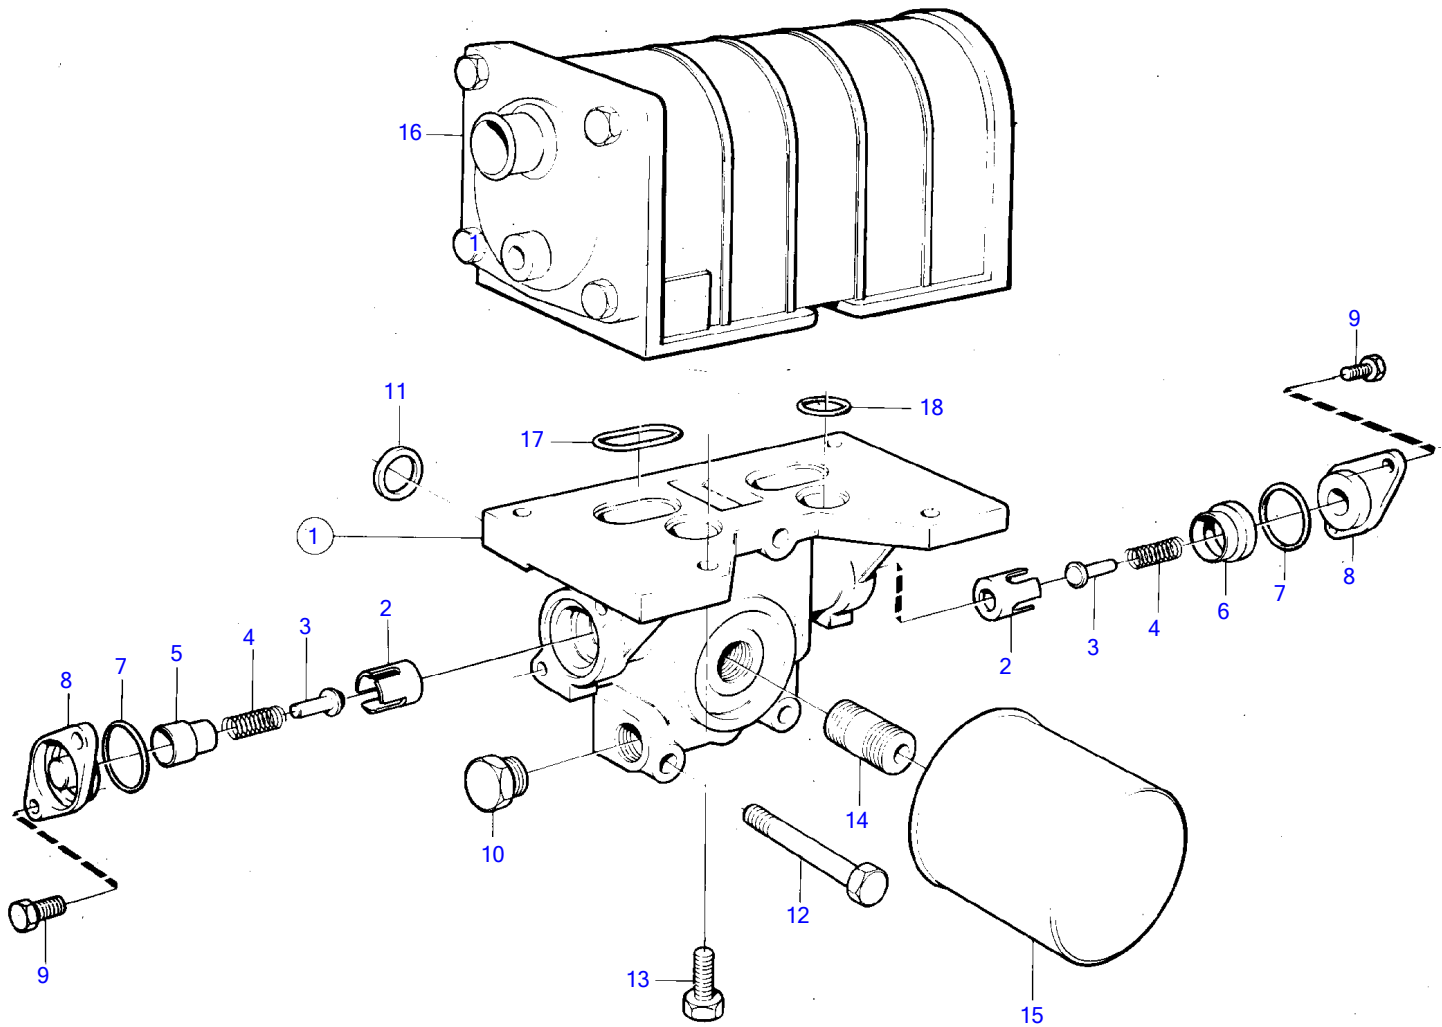

AD41D, D41D, TAM41D, TMD41D

11444

AD41D, D41D, TAMD41D, TMD41D

REF	PART NO.	QTY	DESCRIPTION	NOTES
1	860608	1	Housing	
2	1542265	2	• Valve seat	
3	471085	2	• Valve cone	
4	468087	2	• Spring	
5	1542268	1	• Sleeve	
6	1542266	1	• Sleeve	
7	925065	2	• O-ring	
8	1542267	2	• Cover	
9	946544	4	• Flange screw	
10	479977	1	• Plug	(952077)
11	469483	4	Sealing ring	
12	965182	3	Flange screw	
13	946671	4	Flange screw	
14	423067	1	Nipple	
15	471034	1	Oil filter	
16		1	Oil cooler	
17	859086	2	Sealing ring	
18	469483	2	Sealing ring	